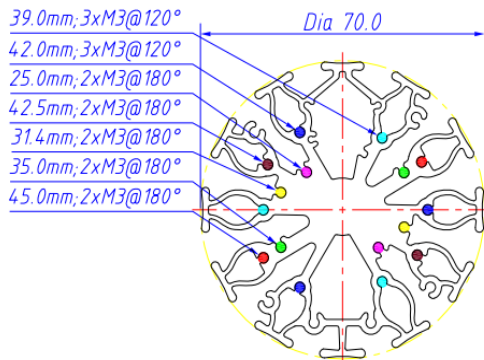

FanLED FanLED-70 Series Φ 70mm COB Heat Sink Drawings

Drawings & Type Selection

No.	Finish	Mounting hole
A1		25.0mm;2xM3@180°
A2		31.4mm;2xM3@180°
A3		35.0mm;2xM3@180°
A4		39.0mm;3xM3@120°
A5		42.0mm;3xM3@120°
A6		42.5mm;2xM3@180°
A7		45.0mm;2xM3@180°
A8		56.6mm;4xM3@90°
A9		14.0mm;2xM3
A10		18.3mm;2xM2

Bottom view

Side view

Top view

Product display