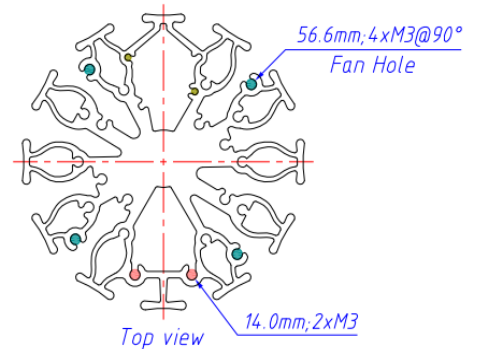

FanLED FanLED-70 Series Φ 70mm COB Heat Sink Drawings

Drawings & Type Selection

No.	Finish	Mounting hole
A1		25.0mm;2xM3@180°
A2		31.4mm;2xM3@180°
A3		35.0mm;2xM3@180°
A4		39.0mm;3xM3@120°
A5		42.0mm;3xM3@120°
A6		42.5mm;2xM3@180°
A7		45.0mm;2xM3@180°
A8		56.6mm;4xM3@90°
A9		14.0mm;2xM3
A10		18.3mm;2xM2

Bottom view

Side view

Top view

Product display